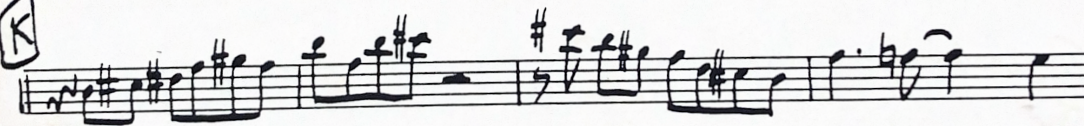

Cottontail, by Duke Ellington

1 (CLAR./BASS)

I

Swing 8ths, 200 BPM

*note: key signature has 1 sharp throughout

J

K

8 go to Cotton