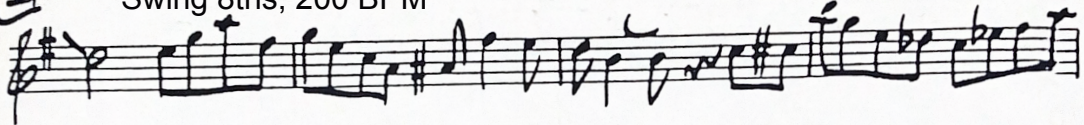

Cottontail, by Duke Ellington

1 (CLAR./BASS)

I

Swing 8ths, 200 BPM

*note: key signature has 1 sharp throughout

J

K

8 go to Cotton