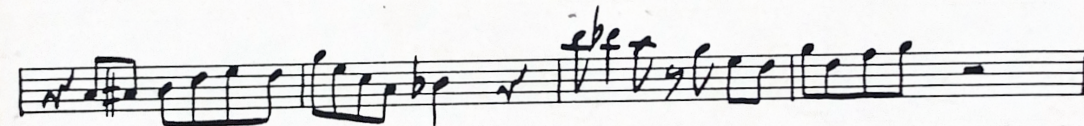

Cottontail, by Duke Ellington

1 (CLAR./BASS)

I

Swing 8ths, 200 BPM

*note: key signature has 1 sharp throughout

J

K

8 go to Cotton