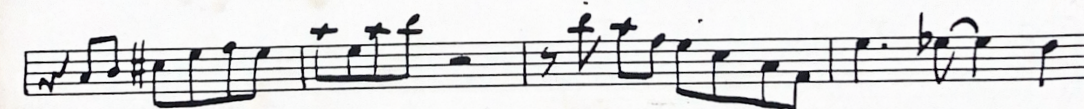

Cottontail, by Duke Ellington

1 (CLAR./BASS)

I

Swing 8ths, 200 BPM

*note: key signature has 1 sharp throughout

J

K

8 go to Cotton