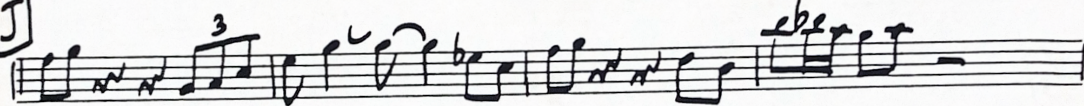

Cottontail, by Duke Ellington

1 (CLAR./BASS)

I

Swing 8ths, 200 BPM

*note: key signature has 1 sharp throughout

J

K

8 go to Cotton