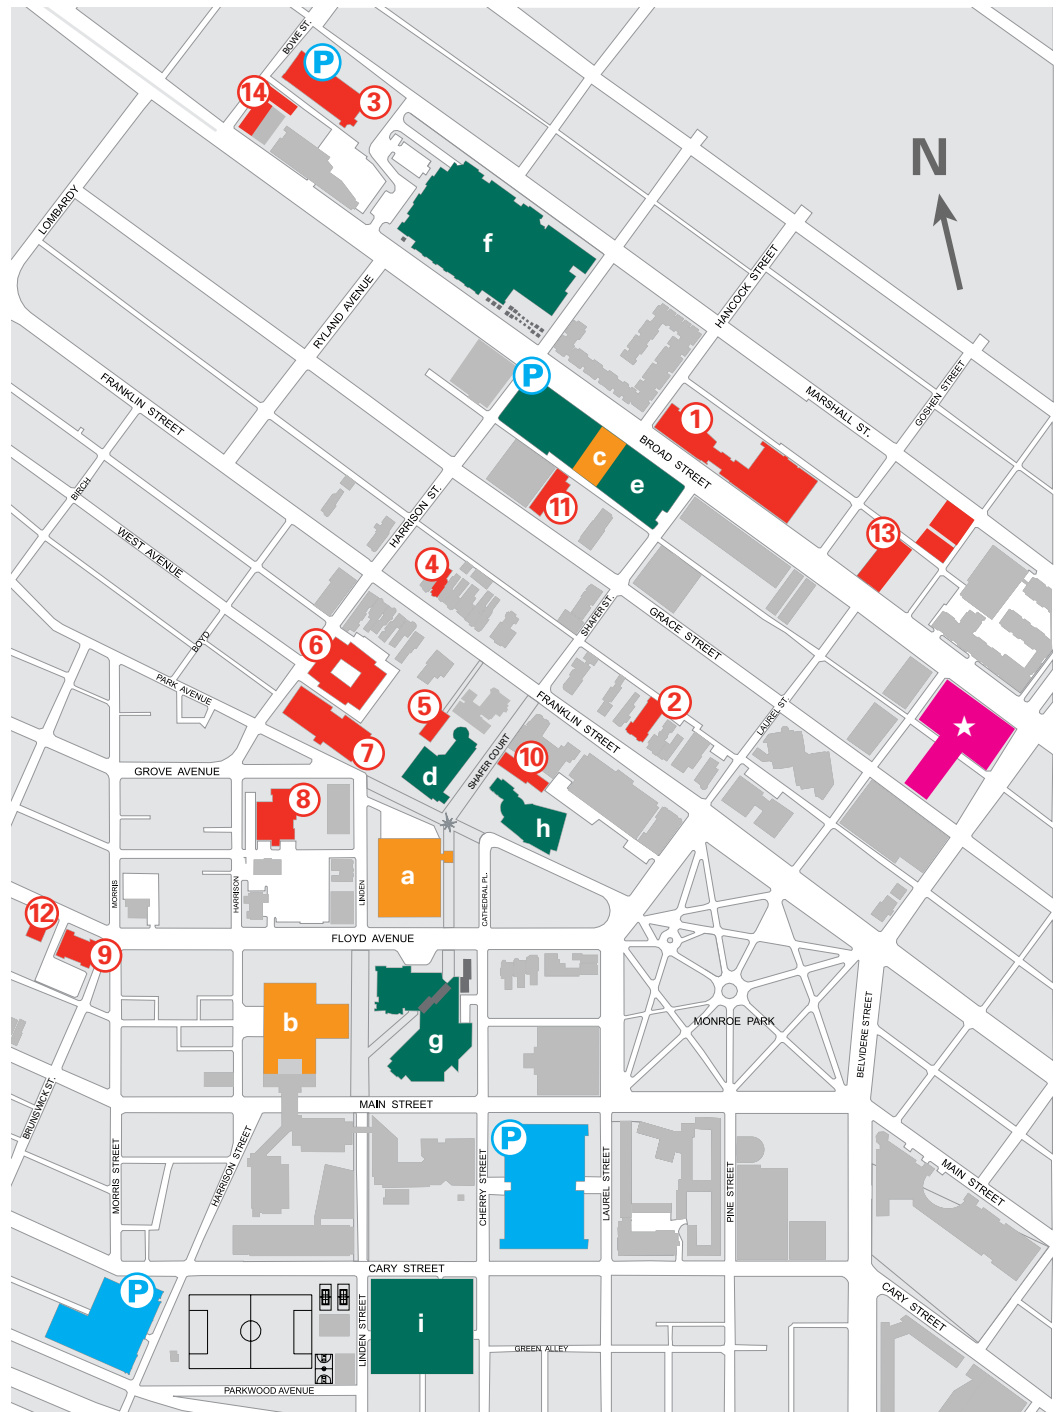

# VCUarts Campus Map

## VCUarts BUILDINGS

- 1. Fine Arts Building (FAB)**  
1000 W Broad Street  
• Craft/Material Studies  
• Painting + Printmaking  
• Sculpture + Extended Media
  - 2. Franklin Terrace**  
812–814 W Franklin Street  
• Art Education  
• Communication Arts  
• Kinetic Imaging
  - 3. Bowe Street Parking Deck**  
609 Bowe Street  
• Art Foundation
  - 4. Buford House**  
922 W Franklin Street  
• Art History
  - 5. The Anderson**  
907 ½ W Franklin Street
  - 6. Pollak Building**  
325 N Harrison Street  
• Cinema  
• Fashion Design + Merchandising  
• Graphic Design  
• Interior Design  
• Photography + Film  
• VCUarts Admissions Office  
• VCUarts Dean's Office
  - 7. W.E. Singleton Center for Performing Arts**  
922 Park Avenue  
• Music  
• Theatre
  - 8. James W. Black Music Center**  
1015 Grove Avenue  
• Music Studios
  - 9. Dance Center**  
10 N Brunswick Street  
• Dance Studios
  - 10. Shafer Street Playhouse**  
221 N Shafer Street
  - 11. Grace Street Theater**  
934 W Grace Street
  - 12. 1315 Floyd Avenue**  
• Dance – Offices
  - 13. The Depot**  
814 W Broad Street  
• Dance  
• Interdisciplinary  
• Kinetic Imaging
  - 14. VCUarts Qatar House & AFO Annex**  
1326 W Broad Street  
• Art Foundation
- ★ **VCU INSTITUTE FOR CONTEMPORARY ART**  
601 West Broad Street  
Future site of ICA building and parking lot

## OTHER POINTS OF INTEREST

- d. Hibbs Building**  
900 Park Avenue  
University College
- e. Monroe Park Campus Bookstore**  
1111 W Broad Street
- f. Siegel Center**  
1200 W Broad Street
- g. University Student Commons**  
907 Floyd Avenue
- h. Shafer Court Dining Hall**  
810 Cathedral Place
- i. Cary Street Gym**  
101 S Linden Street